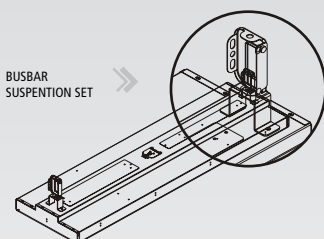

CEILING / CABLE TRAY SUSPENSION SET

HANGING KITS

BUSBAR SUSPENSION SET