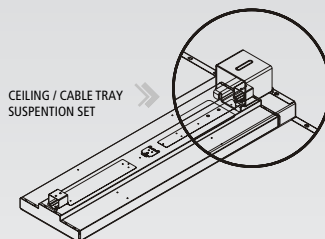

HANGING KITS

BUSBAR SUSPENSION SET

CEILING / CABLE TRAY SUSPENSION SET

CHAIN SUSPENSION SET

DIRECTIONAL SUSPENSION SET

The hanging accessories are ordered separately

ARENA

for high ceiling applications up to
24
 meters