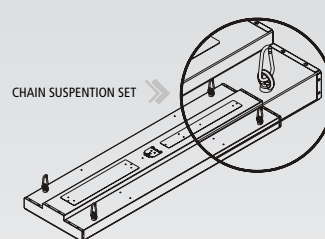

DIRECTIONAL SUSPENSION SET

CHAIN SUSPENSION SET