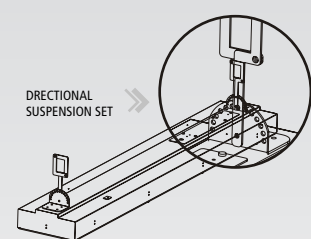

HANGING KITS

BUSBAR SUSPENSION SET

CEILING / CABLE TRAY SUSPENSION SET

CHAIN SUSPENSION SET

DIRECTIONAL SUSPENSION SET

The hanging accessories are ordered separately

ARENA

for high ceiling applications up to
24
 meters